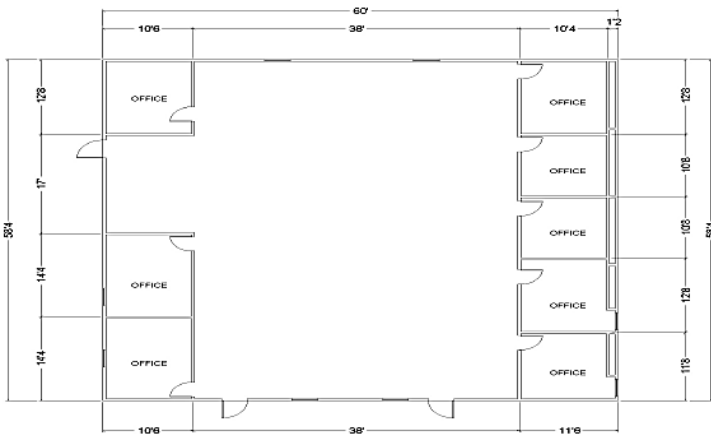

# 60 x 60 Office

## Specifications

- 60' x 60' building size
- 3600 square feet
- Electric heat & air conditioning
- States Coded: FL, AL, GA, NC, MS, LA
- Occupancy: Business